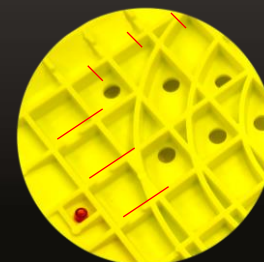

LOAD DIVIDER

Cod.50050

Lower load
distribution
grid

Holes for
nailing

Ø48 hole for
warehouse
storage

Customizable
logo and color

Ø15cm for
round and
square bases

Numerous
holes for
liquid
outflow

Certified
capacity
4000 kg

Reflector for
added safety

Cuts for
universal
stacking

NOBEX[®]
PROFESSIONISTI DEL FISSAGGIO